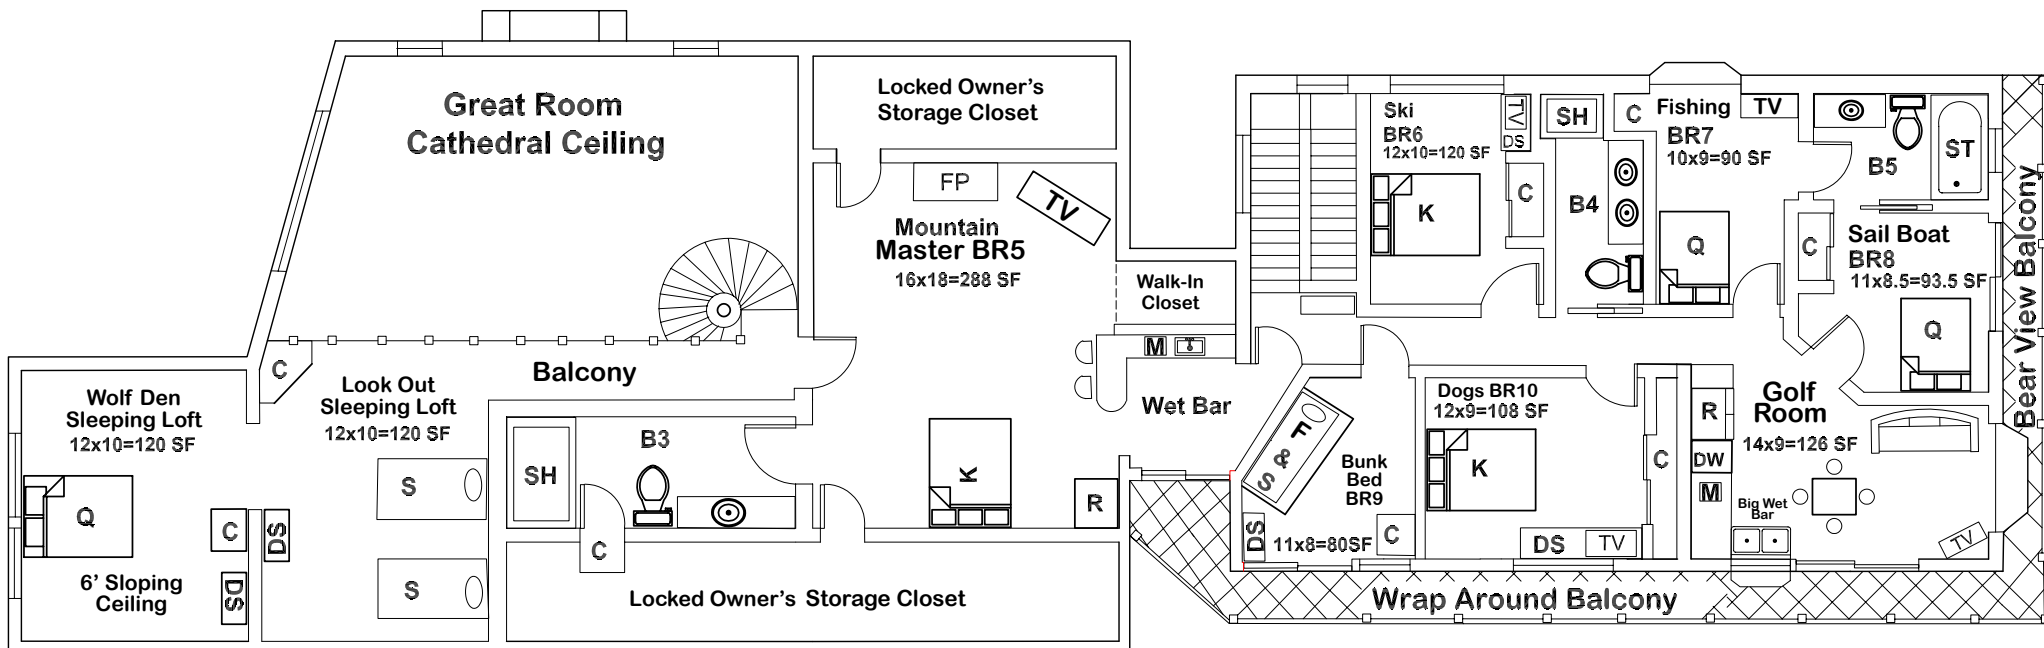

Hodge Podge Lodge

173 Juniper Drive

Second Floor Plan

Legend

| | | | |
|----|----------------|----|--------------------|
| B | Bathroom | O | Oven |
| BR | Bedroom | Q | Queen Bed |
| C | Closet | R | Refrigerator |
| CT | Coffee Table | S | Single Bed |
| DW | Dish Washer | SH | Shower |
| DS | Dresser | ST | Shower Tub |
| DR | Dryer | TV | Color TV |
| FP | Fireplace | T | Tree |
| F | Full Bed | W | Washer |
| K | King Bed | WS | Work Station & Fax |
| M | Microwave Oven | WH | Water Heater |